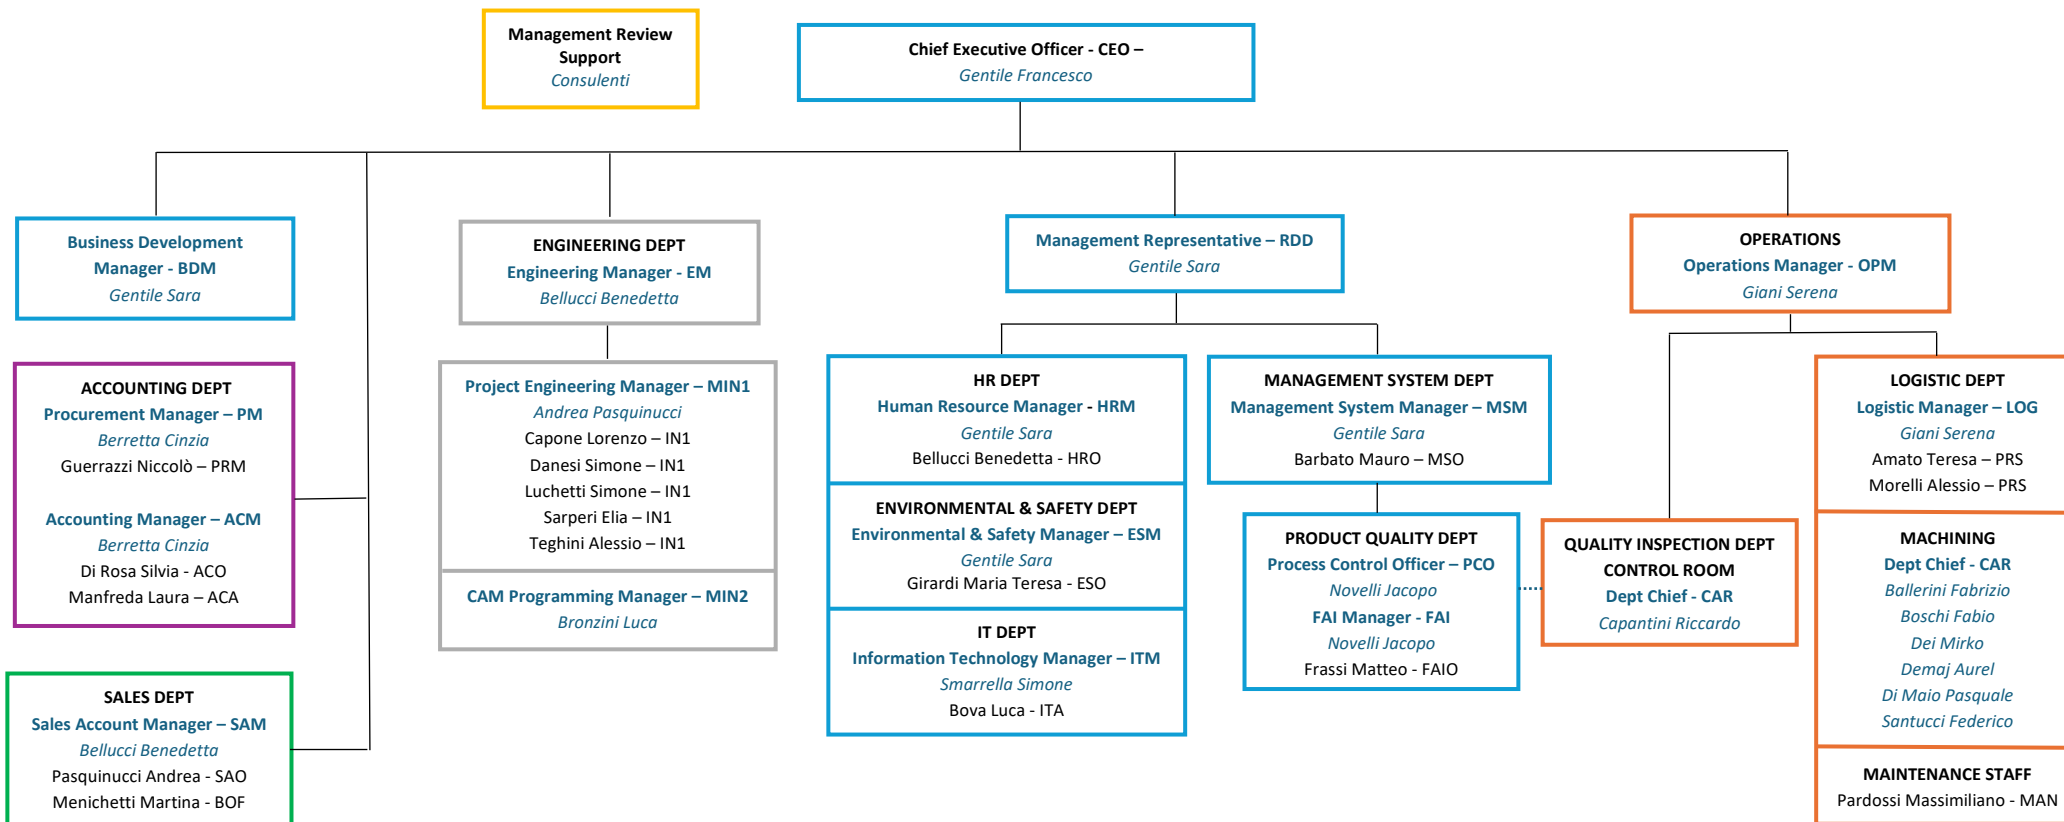

ORGANIGRAMMA AZIENDALE – ORGANIZATIONAL CHART

PROCESSES - UNI EN 9100

- GOVERNANCE
- PROCUREMENT
- MANUFACTURING ENGINEERING
- MARKETING & SALES
- PRODUCTION

ORGANIGRAMMA SICUREZZA AZIENDALE – SAFETY ORGANIZATIONAL CHART

ISMT ORGANIGRAMMA PER LA GESTIONE DELLA SICUREZZA DELLE INFORMAZIONI - INFORMATION SECURITY MANAGEMENT
ORGANIZATIONAL CHART